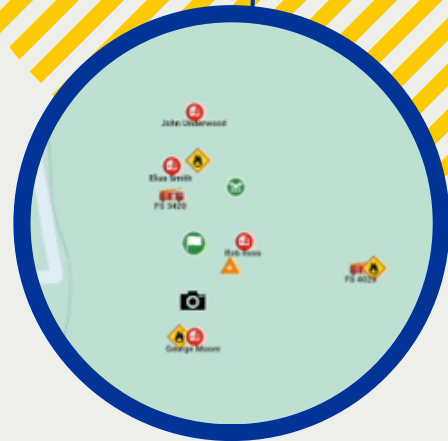

MAESTRO

Incident Management Platform

Disaster Area Management

A complete information system to dispatch, deploy and control First Responders in the field. MAESTRO operates in all echelon levels (local, regional, national) and provides a global view of the operational area at real time. MAESTRO API allows an easy information flow from sensors deployed in the field and meteorological data from third-party providers.

Real Time Data Exchange

MAESTRO Integrated Instant Messaging (IM) allows the exchange of information between First Responders and the Command and Control Center or Supervisor Office beyond overloaded radio systems. The users can send directly to the Command-and-Control Center alarms, reports, messages, mission notifications, multimedia files, etc. MAESTRO supports information exchange in all steps of a mission, from the point of planning and dispatch to deployment and after-action assessment.

Resource Management

MAESTRO Administrator dashboard allows organisations to acquire, allocate and manage their resources, at any echelon level (local, regional, national) such as First Responders, materials, machinery, equipment, fleet, and any other resources required for the mission. Organisations can ensure that internal and external resources are used effectively to accomplish their missions.