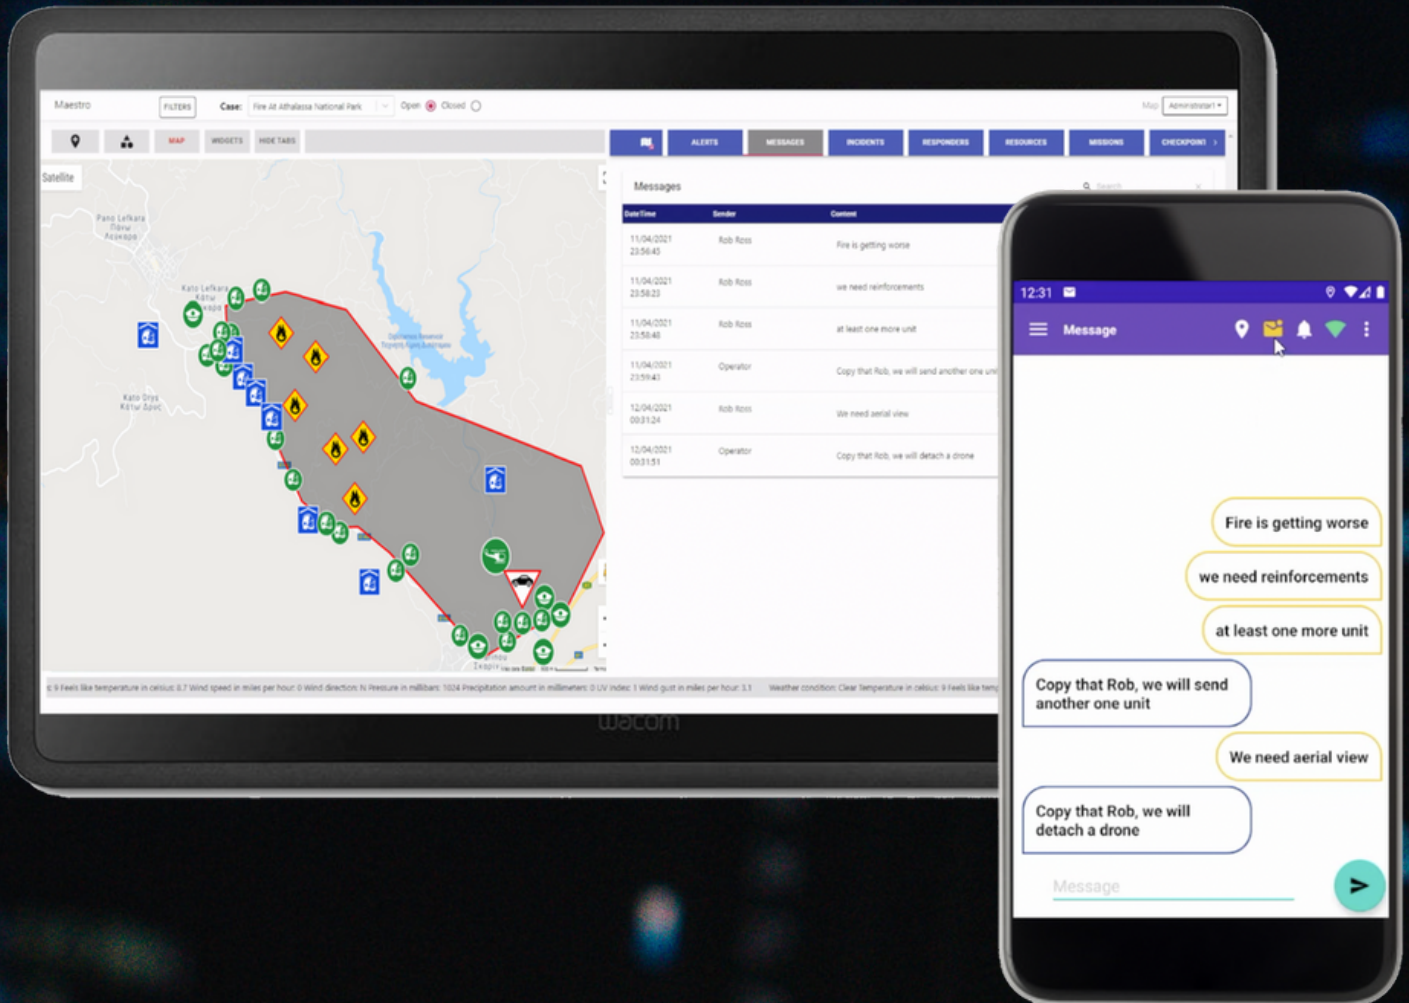

MAESTRO

Incident Management Platform

Disaster Area Management

A complete information system to dispatch, deploy and control First Responders in the field. MAESTRO operates in all echelon levels (local, regional, national) and provides a global view of the operational area at real time. MAESTRO API allows an easy information flow from sensors deployed in the field and meteorological data from third-party providers.

Real Time Data Exchange

MAESTRO Integrated Instant Messaging (IM) allows the exchange of information between First Responders and the Command and Control Center or Supervisor Office beyond overloaded radio systems. The users can send directly to the Command-and-Control Center alarms, reports, messages, mission notifications, multimedia files, etc. MAESTRO supports information exchange in all steps of a mission, from the point of planning and dispatch to deployment and after-action assessment.

Resource Management

MAESTRO Administrator dashboard allows organisations to acquire, allocate and manage their resources, at any echelon level (local, regional, national) such as First Responders, materials, machinery, equipment, fleet, and any other resources required for the mission. Organisations can ensure that internal and external resources are used effectively to accomplish their missions.