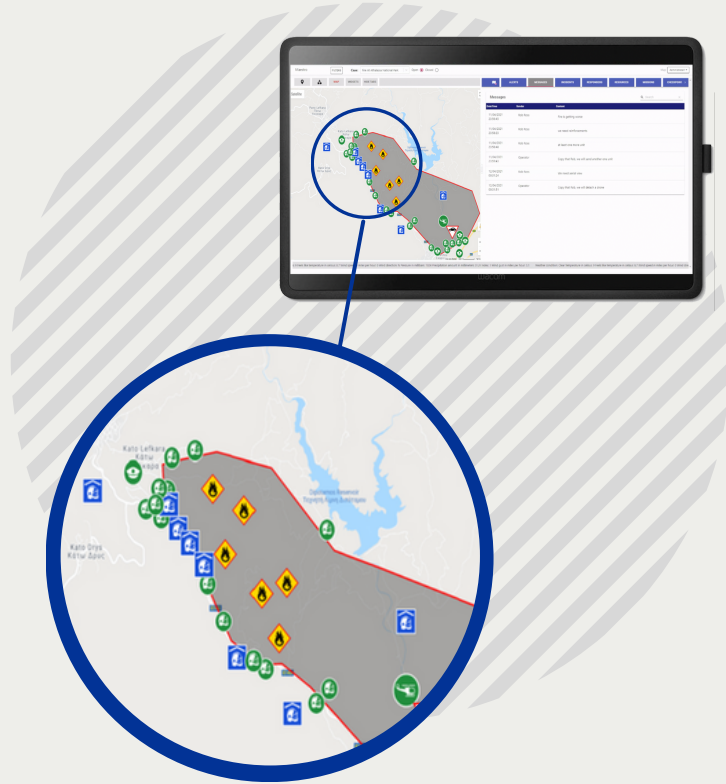

MAESTRO

Incident Management Platform

Disaster Area Management

A complete information system to dispatch, deploy and control First Responders in the field. MAESTRO operates in all echelon levels (local, regional, national) and provides a global view of the operational area at real time. MAESTRO API allows an easy information flow from sensors deployed in the field and meteorological data from third-party providers.

Real Time Data Exchange

MAESTRO Integrated Instant Messaging (IM) allows the exchange of information between First Responders and the Command and Control Center or Supervisor Office beyond overloaded radio systems. The users can send directly to the Command-and-Control Center alarms, reports, messages, mission notifications, multimedia files, etc. MAESTRO supports information exchange in all steps of a mission, from the point of planning and dispatch to deployment and after-action assessment.

Resource Management

MAESTRO Administrator dashboard allows organisations to acquire, allocate and manage their resources, at any echelon level (local, regional, national) such as First Responders, materials, machinery, equipment, fleet, and any other resources required for the mission. Organisations can ensure that internal and external resources are used effectively to accomplish their missions.