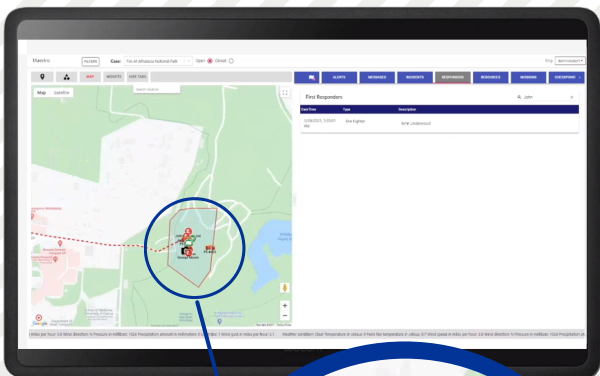

MAESTRO

Incident Management Platform

Disaster Area Management

A complete information system to dispatch, deploy and control First Responders in the field. MAESTRO operates in all echelon levels (local, regional, national) and provides a global view of the operational area at real time. MAESTRO API allows an easy information flow from sensors deployed in the field and meteorological data from third-party providers.

Real Time Data Exchange

MAESTRO Integrated Instant Messaging (IM) allows the exchange of information between First Responders and the Command and Control Center or Supervisor Office beyond overloaded radio systems. The users can send directly to the Command-and-Control Center alarms, reports, messages, mission notifications, multimedia files, etc. MAESTRO supports information exchange in all steps of a mission, from the point of planning and dispatch to deployment and after-action assessment.

Resource Management

MAESTRO Administrator dashboard allows organisations to acquire, allocate and manage their resources, at any echelon level (local, regional, national) such as First Responders, materials, machinery, equipment, fleet, and any other resources required for the mission. Organisations can ensure that internal and external resources are used effectively to accomplish their missions.