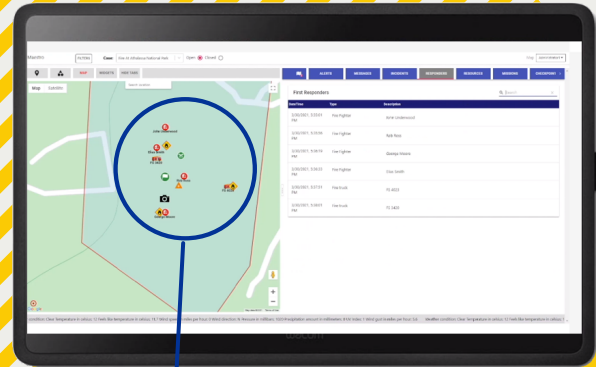

MAESTRO

Incident Management Platform

Disaster Area Management

A complete information system to dispatch, deploy and control First Responders in the field. MAESTRO operates in all echelon levels (local, regional, national) and provides a global view of the operational area at real time. MAESTRO API allows an easy information flow from sensors deployed in the field and meteorological data from third-party providers.

Real Time Data Exchange

MAESTRO Integrated Instant Messaging (IM) allows the exchange of information between First Responders and the Command and Control Center or Supervisor Office beyond overloaded radio systems. The users can send directly to the Command-and-Control Center alarms, reports, messages, mission notifications, multimedia files, etc. MAESTRO supports information exchange in all steps of a mission, from the point of planning and dispatch to deployment and after-action assessment.

Resource Management

MAESTRO Administrator dashboard allows organisations to acquire, allocate and manage their resources, at any echelon level (local, regional, national) such as First Responders, materials, machinery, equipment, fleet, and any other resources required for the mission. Organisations can ensure that internal and external resources are used effectively to accomplish their missions.