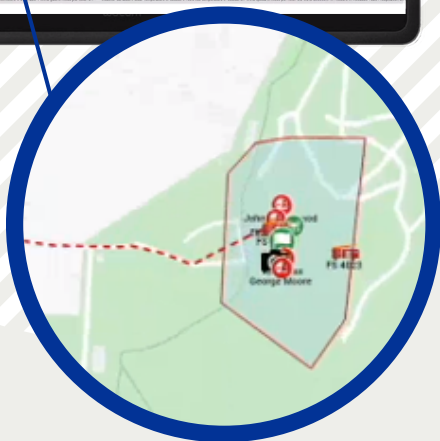

Resource Management

MAESTRO Administrator dashboard allows organisations to acquire, allocate and manage their resources, at any echelon level (local, regional, national) such as First Responders, materials, machinery, equipment, fleet, and any other resources required for the mission. Organisations can ensure that internal and external resources are used effectively to accomplish their missions.

Planning & Training

MAESTRO planning and training modules can be used for drills, assess existing operational plans, and identify training and technology requirements. Mission planning becomes even easier with mission drawing tools.