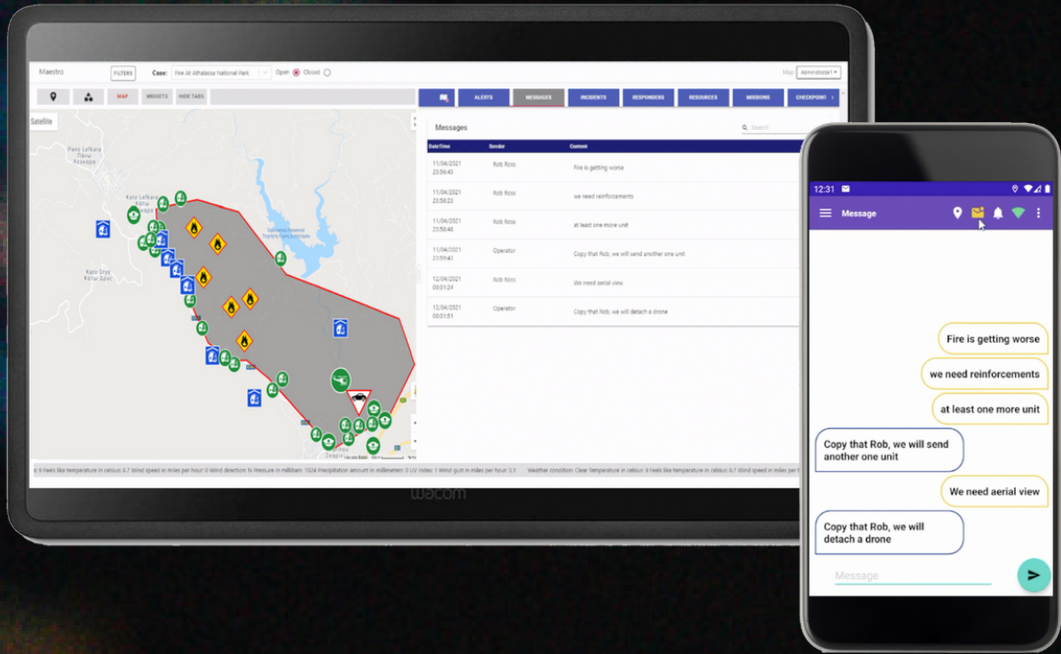

MAESTRO improves the response time and efficiency and is adaptable to the nature of the using entity.

Law
Enforcement

Emergency
Medical Services

Fire
Services

IANUS Consulting Ltd is a SME that conducts research in the security domain, develops innovative solutions, and provides consultancy and management services to its clients in both the public and the private sector.